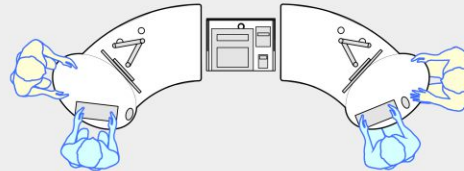

GLO 1600 desk

GLO 1600 desk (left hand orientation) - work standing with customers across the desk.

GLO 1600 desk (right hand orientation) - work seated or standing with customers at the meeting oval.

GLO 1600 desk (left hand orientation) with STAND ALONE Storage Module.

GLO 1600 desks (left and right hand orientations), sharing a CASH/EFTPOS Module.

GLO 1600 Desk

1600L x 895W

Meeting end to left

Staff member

Left Hand Orientation

Meeting end to right

Staff member

Right Hand Orientation

Orientation Guide: GLO 1600 Desk

Products featured: **GLO 1600 desk**
STAND ALONE Storage Module
CASH / EFTPOS Module

This drawing is provided by INSTINCT Furniture to demonstrate how our desks typically deploy. The layouts are not site specific and should not be emulated without professional input and achieving compliance with fire & egress, health & safety and all relevant codes.