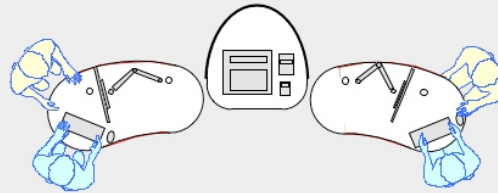

# BEAN 1500 desk

BEAN 1500 desk (left hand orientation) - work standing with customers across the desk, with STAND ALONE Storage Module.

BEAN 1500 desk (right hand orientation) - work seated or standing with customers at the meeting end.

BEAN 1500 desk (left hand orientation), with YAKETY YAK Nova Work or Cash Module.

BEAN 1500 desks, (left and right hand orientations), sharing a YAKETY YAK Nova Work or Cash Module.

BEAN 1500 Desk

1500L x 796W

Meeting end to left

Staff member

Left Hand Orientation

Meeting end to right

Staff member

Right Hand Orientation

Orientation Guide: BEAN 1500 desk

Products featured: **BEAN 1500 desk**  
**STAND ALONE Storage Module**  
**YAKETY YAK Nova Work or Cash Module**