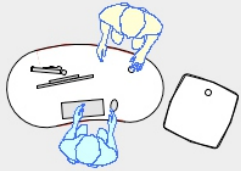

# BEAN 1500 desk

BEAN 1500 desk (left hand orientation) - work standing with customers across the desk, with STAND ALONE Storage Module.

BEAN 1500 desk (right hand orientation) - work seated or standing with customers at the meeting end.

BEAN 1500 desk (left hand orientation), with YAKETY YAK Nova Work or Cash Module.

BEAN 1500 desks, (left and right hand orientations), sharing a YAKETY YAK Nova Work or Cash Module.

BEAN 1500 Desk

1500L x 796W

Meeting end to left

Staff member

Left Hand Orientation

Meeting end to right

Staff member

Right Hand Orientation

Orientation Guide: BEAN 1500 desk

Products featured: **BEAN 1500 desk**  
**STAND ALONE Storage Module**  
**YAKETY YAK Nova Work or Cash Module**