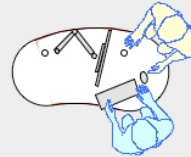

# BEAN 1500 desk

BEAN 1500 desk (left hand orientation) - work standing with customers across the desk, with STAND ALONE Storage Module.

BEAN 1500 desk (right hand orientation) - work seated or standing with customers at the meeting end.

BEAN 1500 desk (left hand orientation), with YAKETY YAK Nova Work or Cash Module.

BEAN 1500 desks, (left and right hand orientations), sharing a YAKETY YAK Nova Work or Cash Module.

BEAN 1500 Desk

1500L x 796W

Meeting end to left

Staff member

Left Hand Orientation

Meeting end to right

Staff member

Right Hand Orientation

Orientation Guide: BEAN 1500 desk

Products featured: **BEAN 1500 desk**  
**STAND ALONE Storage Module**  
**YAKETY YAK Nova Work or Cash Module**