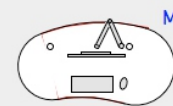

# BEAN 1500 desk

BEAN 1500 desk (left hand orientation) - work standing with customers across the desk, with STAND ALONE Storage Module.

BEAN 1500 desk (right hand orientation) - work seated or standing with customers at the meeting end.

BEAN 1500 desk (left hand orientation), with YAKETY YAK Nova Work or Cash Module.

BEAN 1500 desks, (left and right hand orientations), sharing a YAKETY YAK Nova Work or Cash Module.

BEAN 1500 Desk

1500L x 796W

Meeting end to left

Staff member

Left Hand Orientation

Meeting end to right

Staff member

Right Hand Orientation

Orientation Guide: BEAN 1500 desk

Products featured: **BEAN 1500 desk**  
**STAND ALONE Storage Module**  
**YAKETY YAK Nova Work or Cash Module**