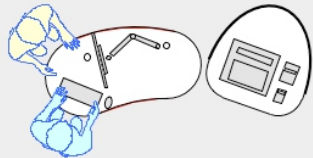

# BEAN 1500 desk

BEAN 1500 desk (left hand orientation) - work standing with customers across the desk, with STAND ALONE Storage Module.

BEAN 1500 desk (right hand orientation) - work seated or standing with customers at the meeting end.

BEAN 1500 desk (left hand orientation), with YAKETY YAK Nova Work or Cash Module.

BEAN 1500 desks, (left and right hand orientations), sharing a YAKETY YAK Nova Work or Cash Module.

BEAN 1500 Desk

1500L x 796W

Meeting end to left

Staff member

Left Hand Orientation

Meeting end to right

Staff member

Right Hand Orientation

Orientation Guide: BEAN 1500 desk

Products featured: **BEAN 1500 desk**  
**STAND ALONE Storage Module**  
**YAKETY YAK Nova Work or Cash Module**