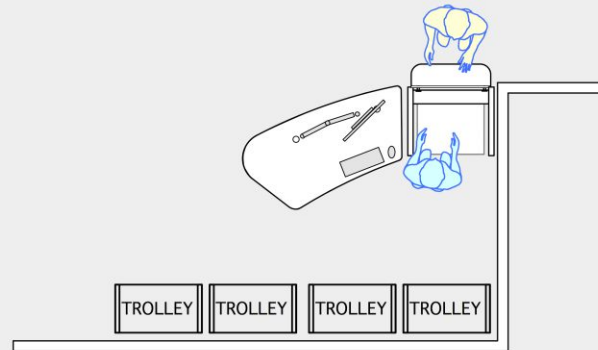

BOOKFLO BOOK RETURNS Module

BOOKFLO BOOK RETURNS Module forming an island returns processing station with a GLO 1600 Desk (left hand orientation).

BOOKFLO BOOK RETURNS Module forming a returns processing area with a MAXX 1675 desk (left hand orientation).

BOOKFLO BOOK RETURNS Module forming an island returns processing station with a GLO 2000 Sing Oval desk (right hand orientation).

BOOKFLO BOOK RETURNS Module forming a circulation area with a CASH /EFTPOS Module and two GLO 2000 Single Oval desks (left and right hand orientations).

BOOKFLO BOOK RETURNS Module

Sized to fit customer's book bin

Orientation Guide: BOOKFLO BOOK RETURNS Modules have no specific orientation.

Products featured: **BOOKFLO BOOK RETURNS Module** **MAXX 1675 desk**
GLO 1600 desk **CASH / EFTPOS Module**
GLO 2000 Single Oval desk