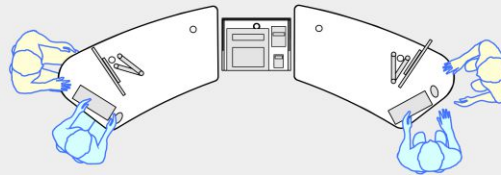

CASH/EFTPOS Module

CASH/EFTPOS Module supporting GLO 1600 desk (left hand orientation).

CASH/EFTPOS Module supporting GLO 1600 desk (left hand orientation) and GLO Mini desk (right hand orientation).

CASH/EFTPOS Module supporting GLO 2000 Single Oval desk (left hand orientation) and GLO 1600 desk (right hand orientation).

CASH/EFTPOS Module supporting MAXX 1675 desks (left and right hand orientations).

CASH/EFTPOS Module 655W x 518D x 1200H

Orientation Guide: CASH/EFTPOS Module has no specific orientation.

Products featured: **CASH / EFTPOS Module** **GLO 2000 Single Oval desk**
GLO Mini desk **MAXX 1675 desk**
GLO 1600 desk