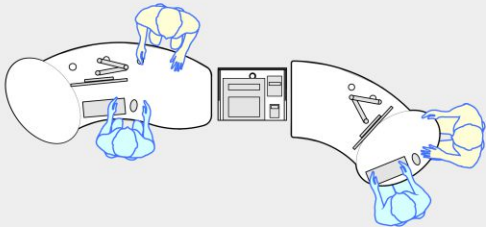

CASH/EFTPOS Module

CASH/EFTPOS Module supporting GLO 1600 desk (left hand orientation).

CASH/EFTPOS Module supporting GLO 1600 desk (left hand orientation) and GLO Mini desk (right hand orientation).

CASH/EFTPOS Module supporting GLO 2000 Single Oval desk (left hand orientation) and GLO 1600 desk (right hand orientation).

CASH/EFTPOS Module supporting MAXX 1675 desks (left and right hand orientations).

CASH/EFTPOS Module 655W x 518D x 1200H

Orientation Guide: CASH/EFTPOS Module has no specific orientation.

Products featured: **CASH / EFTPOS Module** **GLO 2000 Single Oval desk**
GLO Mini desk **MAXX 1675 desk**
GLO 1600 desk