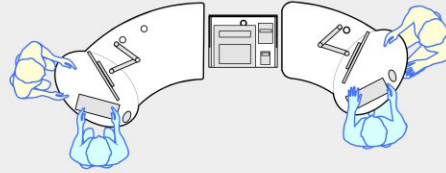

CASH/EFTPOS Module

CASH/EFTPOS Module supporting GLO 1600 desk (left hand orientation).

CASH/EFTPOS Module supporting GLO 1600 desk (left hand orientation) and GLO Mini desk (right hand orientation).

CASH/EFTPOS Module supporting GLO 2000 Single Oval desk (left hand orientation) and GLO 1600 desk (right hand orientation).

CASH/EFTPOS Module supporting MAXX 1675 desks (left and right hand orientations).

CASH/EFTPOS Module 655W x 518D x 1200H

Orientation Guide: CASH/EFTPOS Module has no specific orientation.

Products featured: **CASH / EFTPOS Module** **GLO 2000 Single Oval desk**
GLO Mini desk **MAXX 1675 desk**
GLO 1600 desk