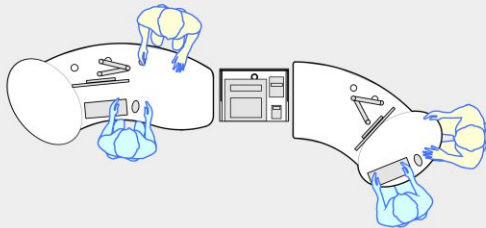

GLO 2000 Single Oval desk

GLO 2000 Single Oval desk (left hand orientation) - work standing with customers across the desk.

GLO 2000 Single Oval desk (right hand orientation) - work seated or standing with customers at the meeting oval.

GLO 2000 Single Oval desk (left hand orientation), with GLO 1600 desk (right hand orientation) with central CASH/EFTPOS Module.

GLO 2000 Single Oval desks (left and right hand orientations), forming a circulation area with a CASH/EFTPOS Module and BOOKFLO BOOK RETURNS Module.

GLO 2000 Single Oval Desk 1975W x 890D

Meeting end to left

Staff member

Left Hand Orientation

Meeting end to right

Staff member

Right Hand Orientation

Orientation Guide: GLO 2000 Single Oval desk

- Products featured:
- GLO 2000 Single Oval desk**
 - GLO 1600 desk**
 - CASH / EFTPOS Module**
 - BOOKFLO BOOK RETURNS Module**

This drawing is provided by INSTINCT Furniture to demonstrate how our desks typically deploy. The layouts are not site specific and should not be emulated without professional input and achieving compliance with fire & egress, health & safety and all relevant codes.