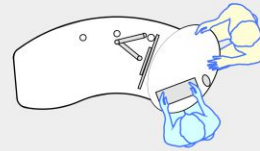

GLO 2000 Single Oval desk

GLO 2000 Single Oval desk (left hand orientation) - work standing with customers across the desk.

GLO 2000 Single Oval desk (right hand orientation) - work seated or standing with customers at the meeting oval.

GLO 2000 Single Oval desk (left hand orientation), with GLO 1600 desk (right hand orientation) with central CASH/EFTPOS Module.

GLO 2000 Single Oval desks (left and right hand orientations), forming a circulation area with a CASH/EFTPOS Module and BOOKFLO BOOK RETURNS Module.

GLO 2000 Single Oval Desk 1975W x 890D

Meeting end to left

Staff member

Left Hand Orientation

Meeting end to right

Staff member

Right Hand Orientation

Orientation Guide: GLO 2000 Single Oval desk