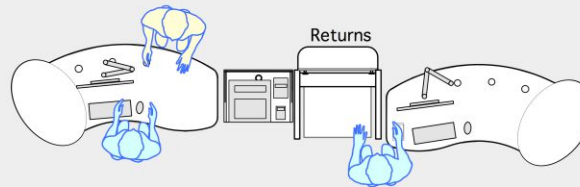

GLO 2000 Single Oval desk

GLO 2000 Single Oval desk (left hand orientation) - work standing with customers across the desk.

GLO 2000 Single Oval desk (right hand orientation) - work seated or standing with customers at the meeting oval.

GLO 2000 Single Oval desk (left hand orientation), with GLO 1600 desk (right hand orientation) with central CASH/EFTPOS Module.

GLO 2000 Single Oval desks (left and right hand orientations), forming a circulation area with a CASH/EFTPOS Module and BOOKFLO BOOK RETURNS Module.

GLO 2000 Single Oval Desk 1975W x 890D

Meeting end to left

Staff member

Left Hand Orientation

Meeting end to right

Staff member

Right Hand Orientation

Orientation Guide: GLO 2000 Single Oval desk

- Products featured:
- GLO 2000 Single Oval desk**
 - GLO 1600 desk**
 - CASH / EFTPOS Module**
 - BOOKFLO BOOK RETURNS Module**

This drawing is provided by INSTINCT Furniture to demonstrate how our desks typically deploy. The layouts are not site specific and should not be emulated without professional input and achieving compliance with fire & egress, health & safety and all relevant codes.