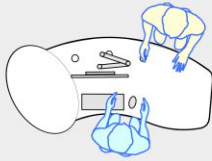

GLO 2000 Single Oval desk

GLO 2000 Single Oval desk (left hand orientation) - work standing with customers across the desk.

GLO 2000 Single Oval desk (right hand orientation) - work seated or standing with customers at the meeting oval.

GLO 2000 Single Oval desk (left hand orientation), with GLO 1600 desk (right hand orientation) with central CASH/EFTPOS Module.

GLO 2000 Single Oval desks (left and right hand orientations), forming a circulation area with a CASH/EFTPOS Module and BOOKFLO BOOK RETURNS Module.

GLO 2000 Single Oval Desk 1975W x 890D

Meeting end to left

Staff member

Left Hand Orientation

Meeting end to right

Staff member

Right Hand Orientation

Orientation Guide: GLO 2000 Single Oval desk