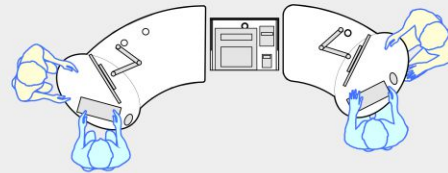

GLO Mini desk

GLO Mini desk (left hand orientation), for laptop use.

GLO Mini desk (right hand orientation), for PC use.

GLO Mini desk (left hand orientation), as teachers desk.

GLO Mini desk (right hand orientation), with GLO 1600 desk (left hand orientation), sharing a CASH/EFTPOS Module.

GLO Mini Desk

1325W x 900D

Meeting end to left

Staff member

Left Hand Orientation

Meeting end to right

Staff member

Right Hand Orientation

Orientation Guide: GLO Mini Desk.

Products featured: **GLO Mini desk**
GLO 1600 desk
CASH / EFTPOS Module

This drawing is provided by INSTINCT Furniture to demonstrate how our desks typically deploy. The layouts are not site specific and should not be emulated without professional input and achieving compliance with fire & egress, health & safety and all relevant codes.