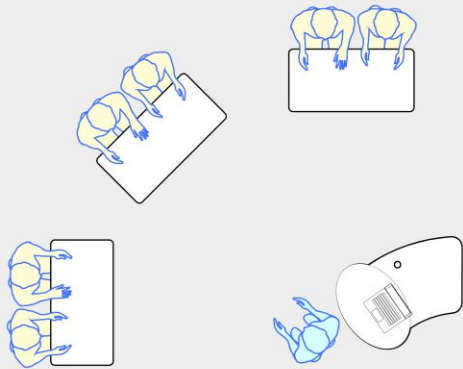

GLO Mini desk

GLO Mini desk (left hand orientation), for laptop use.

GLO Mini desk (right hand orientation), for PC use.

GLO Mini desk (left hand orientation), as teachers desk.

GLO Mini desk (right hand orientation), with GLO 1600 desk (left hand orientation), sharing a CASH/EFTPOS Module.

GLO Mini Desk

1325W x 900D

Meeting end to left

Staff member

Left Hand Orientation

Meeting end to right

Staff member

Right Hand Orientation

Orientation Guide: GLO Mini Desk.

Products featured: **GLO Mini desk**
GLO 1600 desk
CASH / EFTPOS Module

This drawing is provided by INSTINCT Furniture to demonstrate how our desks typically deploy. The layouts are not site specific and should not be emulated without professional input and achieving compliance with fire & egress, health & safety and all relevant codes.