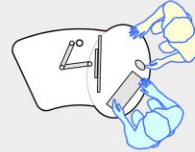

GLO Mini desk

GLO Mini desk (left hand orientation), for laptop use.

GLO Mini desk (right hand orientation), for PC use.

GLO Mini desk (left hand orientation), as teachers desk.

GLO Mini desk (right hand orientation), with GLO 1600 desk (left hand orientation), sharing a CASH/EFTPOS Module.

GLO Mini Desk

1325W x 900D

Meeting end to left

Staff member

Left Hand Orientation

Meeting end to right

Staff member

Right Hand Orientation

Orientation Guide: GLO Mini Desk.

Products featured: **GLO Mini desk**
GLO 1600 desk
CASH / EFTPOS Module

This drawing is provided by INSTINCT Furniture to demonstrate how our desks typically deploy. The layouts are not site specific and should not be emulated without professional input and achieving compliance with fire & egress, health & safety and all relevant codes.