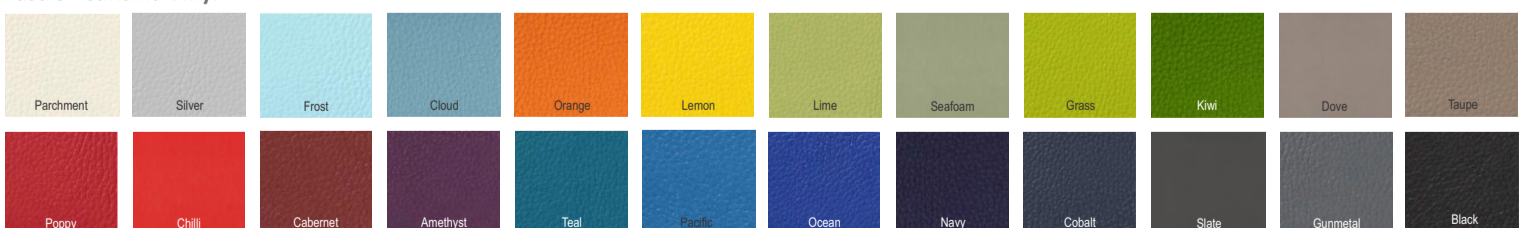

(D) Upholstered Items

Lustrell Carisma Vinyl