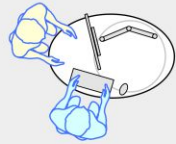

YAKETY YAK Nova Oval 1200 pod

YAKETY YAK Nova Oval 1200 pod (left hand orientation), as a stand alone help point.

YAKETY YAK Nova Oval 1200 pod (left hand orientation), with YAKETY YAK Nova Support Caddy.

YAKETY YAK Nova Oval 1200 pod (left hand orientation), with a YAKETY YAK Nova Cash or Work Module.

YAKETY YAK Nova Oval 1200 pod (right hand orientation), with YAKETY YAK Nova Oval 1600 pod (left hand orientation), sharing a central YAKETY YAK Nova Cash or Work Module.

YAKETY YAK Nova Oval 1200 pod 1200L x 800W

Meeting end to left

Staff member

Left Hand Orientation

Meeting end to right

Staff member

Right Hand Orientation

Orientation Guide: YAKETY YAK Nova Oval 1200 pod