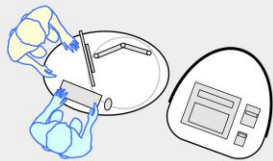

YAKETY YAK Nova Oval 1200 pod

YAKETY YAK Nova Oval 1200 pod (left hand orientation), as a stand alone help point.

YAKETY YAK Nova Oval 1200 pod (left hand orientation), with YAKETY YAK Nova Support Caddy.

YAKETY YAK Nova Oval 1200 pod (left hand orientation), with a YAKETY YAK Nova Cash or Work Module.

YAKETY YAK Nova Oval 1200 pod (right hand orientation), with YAKETY YAK Nova Oval 1600 pod (left hand orientation), sharing a central YAKETY YAK Nova Cash or Work Module.

YAKETY YAK Nova Oval 1200 pod 1200L x 800W

Meeting end to left

Staff member

Left Hand Orientation

Meeting end to right

Staff member

Right Hand Orientation

Orientation Guide: YAKETY YAK Nova Oval 1200 pod