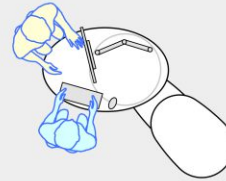

YAKETY YAK Nova Oval 1200 pod

YAKETY YAK Nova Oval 1200 pod (left hand orientation), as a stand alone help point.

YAKETY YAK Nova Oval 1200 pod (left hand orientation), with YAKETY YAK Nova Support Caddy.

YAKETY YAK Nova Oval 1200 pod (left hand orientation), with a YAKETY YAK Nova Cash or Work Module.

YAKETY YAK Nova Oval 1200 pod (right hand orientation), with YAKETY YAK Nova Oval 1600 pod (left hand orientation), sharing a central YAKETY YAK Nova Cash or Work Module.

YAKETY YAK Nova Oval 1200 pod 1200L x 800W

Meeting end to left

Staff member

Left Hand Orientation

Meeting end to right

Staff member

Right Hand Orientation

Orientation Guide: YAKETY YAK Nova Oval 1200 pod