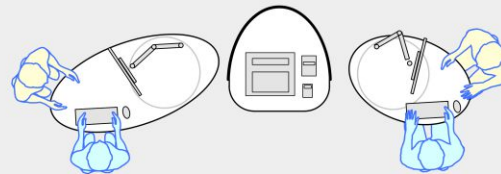

YAKETY YAK Nova Oval 1200 pod

YAKETY YAK Nova Oval 1200 pod (left hand orientation), as a stand alone help point.

YAKETY YAK Nova Oval 1200 pod (left hand orientation), with YAKETY YAK Nova Support Caddy.

YAKETY YAK Nova Oval 1200 pod (left hand orientation), with a YAKETY YAK Nova Cash or Work Module.

YAKETY YAK Nova Oval 1200 pod (right hand orientation), with YAKETY YAK Nova Oval 1600 pod (left hand orientation), sharing a central YAKETY YAK Nova Cash or Work Module.

YAKETY YAK Nova Oval 1200 pod 1200L x 800W

Meeting end to left

Staff member

Left Hand Orientation

Meeting end to right

Staff member

Right Hand Orientation

Orientation Guide: YAKETY YAK Nova Oval 1200 pod