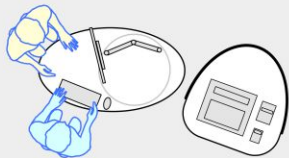

YAKETY YAK Nova Oval 1400 pod

YAKETY YAK Nova Oval 1400 pod (left hand orientation), as a stand alone pod.

YAKETY YAK Nova Oval 1400 pod (left hand orientation) with YAKETY YAK Nova Support Caddy.

YAKETY YAK Nova Oval 1400 pod (left hand orientation) with a YAKETY YAK Nova Work or Cash Module.

YAKETY YAK Nova Oval 1400 pods (left and right hand orientations), sharing a central YAKETY YAK Nova Work or Cash Module.

Products featured: **YAKETY YAK Nova Oval 1400 pod**
YAKETY YAK Nova Work or Cash Module
YAKETY YAK Nova Support Caddy

YAKETY YAK Nova Oval 1400 pod 1400L x 800W

Meeting end to left

Staff member

Left Hand Orientation

Meeting end to right

Staff member

Right Hand Orientation

Orientation Guide: YAKETY YAK Nova Oval 1400 pod