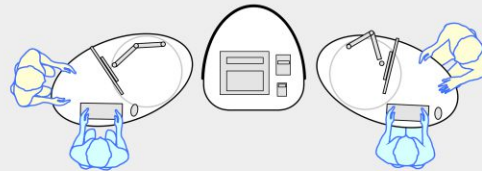

YAKETY YAK Nova Oval 1400 pod

YAKETY YAK Nova Oval 1400 pod (left hand orientation), as a stand alone pod.

YAKETY YAK Nova Oval 1400 pod (left hand orientation) with YAKETY YAK Nova Support Caddy.

YAKETY YAK Nova Oval 1400 pod (left hand orientation) with a YAKETY YAK Nova Work or Cash Module.

YAKETY YAK Nova Oval 1400 pods (left and right hand orientations), sharing a central YAKETY YAK Nova Work or Cash Module.

Products featured: **YAKETY YAK Nova Oval 1400 pod**
YAKETY YAK Nova Work or Cash Module
YAKETY YAK Nova Support Caddy

YAKETY YAK Nova Oval 1400 pod 1400L x 800W

Meeting end to left

Staff member

Left Hand Orientation

Meeting end to right

Staff member

Right Hand Orientation

Orientation Guide: YAKETY YAK Nova Oval 1400 pod