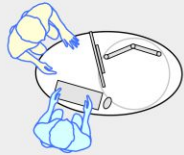

YAKETY YAK Nova Oval 1400 pod

YAKETY YAK Nova Oval 1400 pod (left hand orientation), as a stand alone pod.

YAKETY YAK Nova Oval 1400 pod (left hand orientation) with YAKETY YAK Nova Support Caddy.

YAKETY YAK Nova Oval 1400 pod (left hand orientation) with a YAKETY YAK Nova Work or Cash Module.