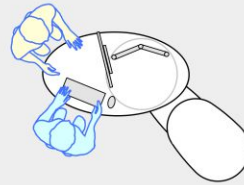

YAKETY YAK Nova Oval 1400 pod

YAKETY YAK Nova Oval 1400 pod (left hand orientation), as a stand alone pod.

YAKETY YAK Nova Oval 1400 pod (left hand orientation) with YAKETY YAK Nova Support Caddy.

YAKETY YAK Nova Oval 1400 pod (left hand orientation) with a YAKETY YAK Nova Work or Cash Module.

YAKETY YAK Nova Oval 1400 pods (left and right hand orientations), sharing a central YAKETY YAK Nova Work or Cash Module.

Products featured: **YAKETY YAK Nova Oval 1400 pod**
YAKETY YAK Nova Work or Cash Module
YAKETY YAK Nova Support Caddy

YAKETY YAK Nova Oval 1400 pod 1400L x 800W

Meeting end to left

Staff member

Left Hand Orientation

Meeting end to right

Staff member

Right Hand Orientation

Orientation Guide: YAKETY YAK Nova Oval 1400 pod