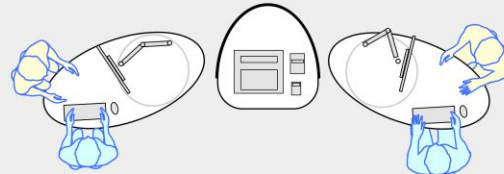

# YAKETY YAK Nova Oval 1600 pod

YAKETY YAK Nova 1600 pod (left hand orientation), as a stand alone help point.

YAKETY YAK Nova 1600 pod (left hand orientation), with a YAKETY YAK Nova Support Caddy.

YAKETY YAK Nova 1600 pod (left hand orientation) with a YAKETY YAK Nova Work or Cash Module.

YAKETY YAK Nova 1600 pod (left and right hand orientations), sharing a central YAKETY YAK Nova Work or Cash Module.

YAKETY YAK Nova 1600 pod

1600L x 800W

Meeting end to left

Staff member

Left Hand Orientation