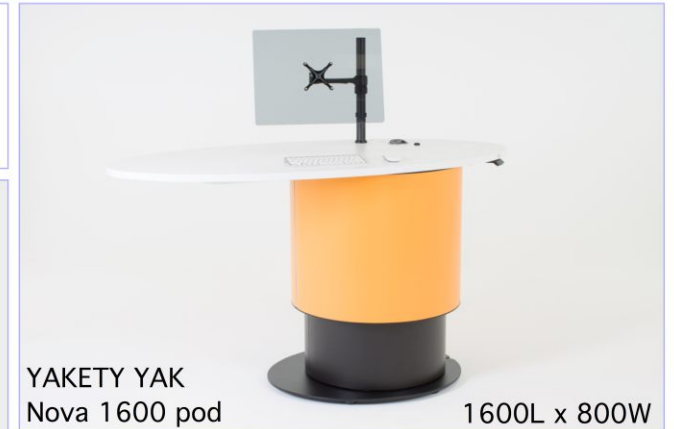

# YAKETY YAK Nova Oval 1600 pod

YAKETY YAK Nova 1600 pod (left hand orientation), as a stand alone help point.

YAKETY YAK Nova 1600 pod (left hand orientation), with a YAKETY YAK Nova Support Caddy.

YAKETY YAK Nova 1600 pod (left hand orientation) with a YAKETY YAK Nova Work or Cash Module.

YAKETY YAK Nova 1600 pod (left and right hand orientations), sharing a central YAKETY YAK Nova Work or Cash Module.

YAKETY YAK Nova 1600 pod

1600L x 800W

Meeting end to left

Staff member

Left Hand Orientation