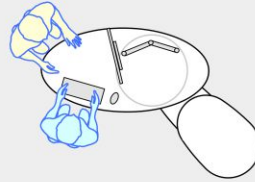

# YAKETY YAK Nova Oval 1600 pod

YAKETY YAK Nova 1600 pod (left hand orientation), as a stand alone help point.

YAKETY YAK Nova 1600 pod (left hand orientation), with a YAKETY YAK Nova Support Caddy.

YAKETY YAK Nova 1600 pod (left hand orientation) with a YAKETY YAK Nova Work or Cash Module.

YAKETY YAK Nova 1600 pod (left and right hand orientations), sharing a central YAKETY YAK Nova Work or Cash Module.

YAKETY YAK Nova 1600 pod

1600L x 800W

Meeting end to left

Staff member

Left Hand Orientation