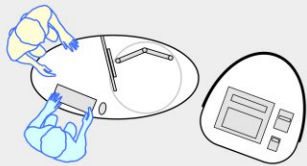

# YAKETY YAK Nova Oval 1600 pod

YAKETY YAK Nova 1600 pod (left hand orientation), as a stand alone help point.

YAKETY YAK Nova 1600 pod (left hand orientation), with a YAKETY YAK Nova Support Caddy.

YAKETY YAK Nova 1600 pod (left hand orientation) with a YAKETY YAK Nova Work or Cash Module.

YAKETY YAK Nova 1600 pod (left and right hand orientations), sharing a central YAKETY YAK Nova Work or Cash Module.

YAKETY YAK Nova 1600 pod

1600L x 800W

Meeting end to left

Staff member

Left Hand Orientation