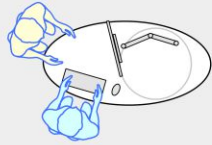

# YAKETY YAK Nova Oval 1600 pod

YAKETY YAK Nova 1600 pod (left hand orientation), as a stand alone help point.

YAKETY YAK Nova 1600 pod (left hand orientation), with a YAKETY YAK Nova Support Caddy.

YAKETY YAK Nova 1600 pod (left hand orientation) with a YAKETY YAK Nova Work or Cash Module.

YAKETY YAK Nova 1600 pod (left and right hand orientations), sharing a central YAKETY YAK Nova Work or Cash Module.

YAKETY YAK Nova 1600 pod

1600L x 800W

Meeting end to left

Staff member

Left Hand Orientation