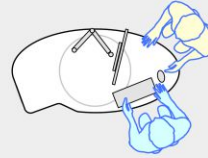

YAKETY YAK Nova Oval 1600 + Drawer pod

YAKETY YAK Nova Oval 1600 + Drawer pod (left hand orientation), as a stand alone pod.

YAKETY YAK Nova Oval 1600 + Drawer pod (right hand orientation), as a stand alone pod.

YAKETY YAK Nova Oval 1600 + Drawer pod (left hand orientation), with a YAKETY YAK Nova Work or Cash Module.

YAKETY YAK Nova Oval 1600 + Drawer pod (left hand orientation), with YAKETY YAK Nova Oval 1600 pod (right hand orientation), sharing a central YAKETY YAK Nova Work or Cash Module.

YAKETY YAK Nova Oval 1600 + Drawer pod

1600L x 800W

Meeting end to left

Staff member

Left Hand Orientation

Meeting end to right

Staff member

Right Hand Orientation