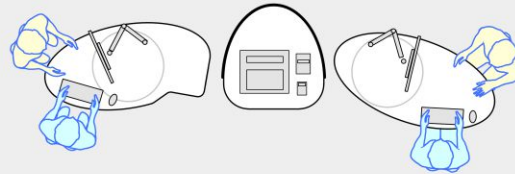

YAKETY YAK Nova Oval 1600 + Drawer pod

YAKETY YAK Nova Oval 1600 + Drawer pod (left hand orientation), as a stand alone pod.

YAKETY YAK Nova Oval 1600 + Drawer pod (right hand orientation), as a stand alone pod.

YAKETY YAK Nova Oval 1600 + Drawer pod (left hand orientation), with a YAKETY YAK Nova Work or Cash Module.

YAKETY YAK Nova Oval 1600 + Drawer pod (left hand orientation), with YAKETY YAK Nova Oval 1600 pod (right hand orientation), sharing a central YAKETY YAK Nova Work or Cash Module.

YAKETY YAK Nova Oval 1600 + Drawer pod

1600L x 800W

Meeting end to left

Staff member

Left Hand Orientation

Meeting end to right

Staff member

Right Hand Orientation