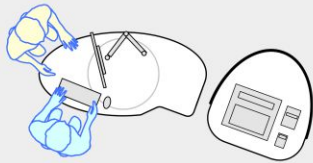

YAKETY YAK Nova Oval 1600 + Drawer pod

YAKETY YAK Nova Oval 1600 + Drawer pod (left hand orientation), as a stand alone pod.

YAKETY YAK Nova Oval 1600 + Drawer pod (right hand orientation), as a stand alone pod.

YAKETY YAK Nova Oval 1600 + Drawer pod (left hand orientation), with a YAKETY YAK Nova Work or Cash Module.

YAKETY YAK Nova Oval 1600 + Drawer pod (left hand orientation), with YAKETY YAK Nova Oval 1600 pod (right hand orientation), sharing a central YAKETY YAK Nova Work or Cash Module.

YAKETY YAK Nova Oval 1600 + Drawer pod

1600L x 800W

Meeting end to left

Staff member

Left Hand Orientation

Meeting end to right

Staff member

Right Hand Orientation