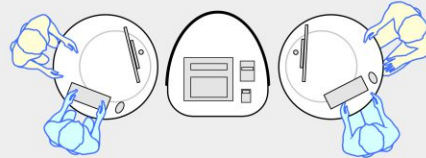

# YAKETY YAK Nova Round Offset 1000 pod

YAKETY YAK Nova Round Offset 1000 pod (left hand orientation), as a stand alone pod.

YAKETY YAK Nova Round Offset 1000 pod (left hand orientation), with YAKETY YAK Nova Support Caddy.

YAKETY YAK Nova Round Offset 1000 pod (left hand orientation), with a YAKETY YAK Nova Work or Cash Module.

YAKETY YAK Nova Round Offset 1000 pods (left and right hand orientations), sharing a central YAKETY YAK Nova Work or Cash Module.

YAKETY YAK Nova Round Offset 1000 pod Diameter 1000mm

Meeting end to left

Staff member

Left Hand Orientation

Meeting end to right

Staff member

Right Hand Orientation

Orientation Guide: YAKETY YAK Nova Round Offset 1000 pod.