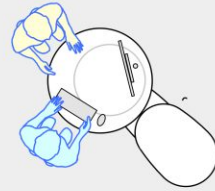

# YAKETY YAK Nova Round Offset 1000 pod

YAKETY YAK Nova Round Offset 1000 pod (left hand orientation), as a stand alone pod.

YAKETY YAK Nova Round Offset 1000 pod (left hand orientation), with YAKETY YAK Nova Support Caddy.

YAKETY YAK Nova Round Offset 1000 pod (left hand orientation), with a YAKETY YAK Nova Work or Cash Module.

YAKETY YAK Nova Round Offset 1000 pods (left and right hand orientations), sharing a central YAKETY YAK Nova Work or Cash Module.

YAKETY YAK Nova Round Offset 1000 pod Diameter 1000mm

Meeting end to left

Staff member

Left Hand Orientation

Meeting end to right

Staff member

Right Hand Orientation

Orientation Guide: YAKETY YAK Nova Round Offset 1000 pod.