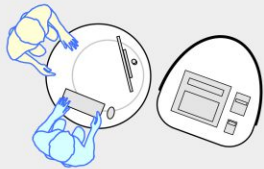

# YAKETY YAK Nova Round Offset 1000 pod

YAKETY YAK Nova Round Offset 1000 pod (left hand orientation), as a stand alone pod.

YAKETY YAK Nova Round Offset 1000 pod (left hand orientation), with YAKETY YAK Nova Support Caddy.

YAKETY YAK Nova Round Offset 1000 pod (left hand orientation), with a YAKETY YAK Nova Work or Cash Module.

YAKETY YAK Nova Round Offset 1000 pods (left and right hand orientations), sharing a central YAKETY YAK Nova Work or Cash Module.

YAKETY YAK Nova Round Offset 1000 pod Diameter 1000mm

Meeting end to left

Staff member

Left Hand Orientation

Meeting end to right

Staff member

Right Hand Orientation

Orientation Guide: YAKETY YAK Nova Round Offset 1000 pod.