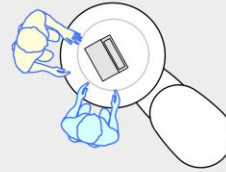

YAKETY YAK Nova Round 1000 pod

YAKETY YAK Nova Round 1000 pod, as a stand alone pod.

YAKETY YAK Nova Round 1000 pod, with YAKETY YAK Nova Support Caddy.

YAKETY YAK Nova Round 1000 pod, with a YAKETY YAK Nova Work or Cash Module.

YAKETY YAK Nova Round 1000 pod, with YAKETY YAK Nova Oval 1600 pod (right hand orientation), sharing a central YAKETY YAK Nova Work or Cash Module.

YAKETY YAK Nova Round 1000 pod

Diameter 1000mm

Meeting end to left

Staff member

Left Hand Orientation

Meeting end to right

Staff member

Right Hand Orientation

Orientation Guide: YAKETY YAK Nova Round 1000 pod has no specific orientation.

- Products featured:
- YAKETY YAK Nova Round 1000 pod
 - YAKETY YAK Nova Oval 1600 pod
 - YAKETY YAK Nova Work or Cash Module
 - YAKETY YAK Nova Support Caddy