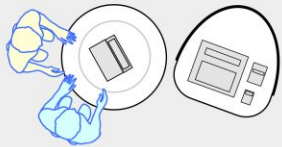

YAKETY YAK Nova Round 1000 pod

YAKETY YAK Nova Round 1000 pod, as a stand alone pod.

YAKETY YAK Nova Round 1000 pod, with YAKETY YAK Nova Support Caddy.

YAKETY YAK Nova Round 1000 pod, with a YAKETY YAK Nova Work or Cash Module.

YAKETY YAK Nova Round 1000 pod, with YAKETY YAK Nova Oval 1600 pod (right hand orientation), sharing a central YAKETY YAK Nova Work or Cash Module.

YAKETY YAK Nova Round 1000 pod

Diameter 1000mm

Meeting end to left

Staff member

Left Hand Orientation

Meeting end to right

Staff member

Right Hand Orientation

Orientation Guide: YAKETY YAK Nova Round 1000 pod has no specific orientation.

- Products featured:
- YAKETY YAK Nova Round 1000 pod
 - YAKETY YAK Nova Oval 1600 pod
 - YAKETY YAK Nova Work or Cash Module
 - YAKETY YAK Nova Support Caddy