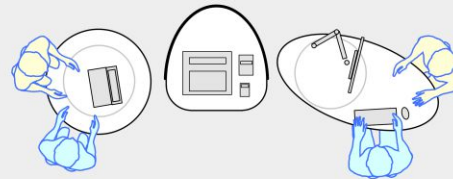

YAKETY YAK Nova Round 1000 pod

YAKETY YAK Nova Round 1000 pod, as a stand alone pod.

YAKETY YAK Nova Round 1000 pod, with YAKETY YAK Nova Support Caddy.

YAKETY YAK Nova Round 1000 pod, with a YAKETY YAK Nova Work or Cash Module.

YAKETY YAK Nova Round 1000 pod, with YAKETY YAK Nova Oval 1600 pod (right hand orientation), sharing a central YAKETY YAK Nova Work or Cash Module.

YAKETY YAK Nova Round 1000 pod

Diameter 1000mm

Meeting end to left

Staff member

Left Hand Orientation

Meeting end to right

Staff member

Right Hand Orientation

Orientation Guide: YAKETY YAK Nova Round 1000 pod has no specific orientation.

- Products featured:
- YAKETY YAK Nova Round 1000 pod
 - YAKETY YAK Nova Oval 1600 pod
 - YAKETY YAK Nova Work or Cash Module
 - YAKETY YAK Nova Support Caddy