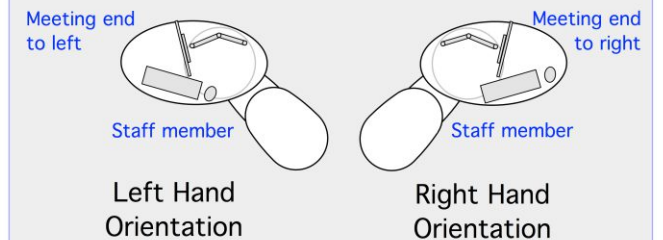

Orientation Guide: YAKETY YAK Nova Support Caddy.

Products featured: **YAKETY YAK Nova Support Caddy**

This drawing is provided by INSTINCT Furniture to demonstrate how our desks typically deploy. The layouts are not site specific and should not be emulated without professional input and achieving compliance with fire & egress, health & safety and all relevant codes.