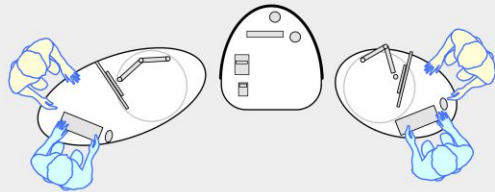

YAKETY YAK Nova Work or Cash Modules

YAKETY YAK Nova Cash Module with YAKETY YAK Nova Oval 1400 pod (left hand orientation).

YAKETY YAK Nova Work Module with YAKETY YAK Nova Oval 1400 pod (right hand orientation).

YAKETY YAK Nova Work Module with YAKETY YAK Nova Oval 1600 pod (left hand orientation) and YAKETY YAK Nova Oval 1200 pod (right hand orientation).

YAKETY YAK Nova Cash Module with YAKETY YAK Nova Round 1000 pod and YAKETY YAK Nova Oval 1600 pod (right hand orientation).

YAKETY YAK Nova Work or Cash Module 815W x 832D x 1195H

Orientation Guide: YAKETY YAK Nova Work and Cash Modules have no specific orientation.

Products featured: **YAKETY YAK Nova Work or Cash Module** **YAKETY YAK Nova Oval 1600 pod**
YAKETY YAK Nova Oval 1200 pod **YAKETY YAK Nova Round 1000 pod**
YAKETY YAK Nova Oval 1400 pod