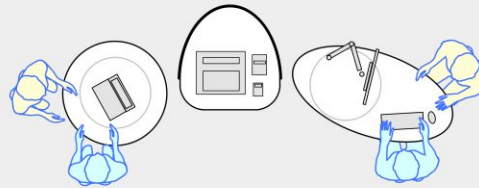

YAKETY YAK Nova Work or Cash Modules

YAKETY YAK Nova Cash Module with YAKETY YAK Nova Oval 1400 pod (left hand orientation).

YAKETY YAK Nova Work Module with YAKETY YAK Nova Oval 1400 pod (right hand orientation).

YAKETY YAK Nova Work Module with YAKETY YAK Nova Oval 1600 pod (left hand orientation) and YAKETY YAK Nova Oval 1200 pod (right hand orientation).

YAKETY YAK Nova Cash Module with YAKETY YAK Nova Round 1000 pod and YAKETY YAK Nova Oval 1600 pod (right hand orientation).

YAKETY YAK Nova Work or Cash Module 815W x 832D x 1195H

Orientation Guide: YAKETY YAK Nova Work and Cash Modules have no specific orientation.

Products featured: **YAKETY YAK Nova Work or Cash Module** **YAKETY YAK Nova Oval 1600 pod**
YAKETY YAK Nova Oval 1200 pod **YAKETY YAK Nova Round 1000 pod**
YAKETY YAK Nova Oval 1400 pod