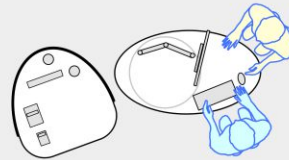

YAKETY YAK Nova Work or Cash Modules

YAKETY YAK Nova Cash Module with YAKETY YAK Nova Oval 1400 pod (left hand orientation).

YAKETY YAK Nova Work Module with YAKETY YAK Nova Oval 1400 pod (right hand orientation).

YAKETY YAK Nova Work Module with YAKETY YAK Nova Oval 1600 pod (left hand orientation) and YAKETY YAK Nova Oval 1200 pod (right hand orientation).

YAKETY YAK Nova Cash Module with YAKETY YAK Nova Round 1000 pod and YAKETY YAK Nova Oval 1600 pod (right hand orientation).

YAKETY YAK Nova Work or Cash Module 815W x 832D x 1195H

Orientation Guide: YAKETY YAK Nova Work and Cash Modules have no specific orientation.

Products featured: **YAKETY YAK Nova Work or Cash Module** **YAKETY YAK Nova Oval 1600 pod**
YAKETY YAK Nova Oval 1200 pod **YAKETY YAK Nova Round 1000 pod**
YAKETY YAK Nova Oval 1400 pod