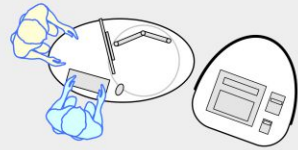

YAKETY YAK Nova Work or Cash Modules

YAKETY YAK Nova Cash Module with YAKETY YAK Nova Oval 1400 pod (left hand orientation).

YAKETY YAK Nova Work Module with YAKETY YAK Nova Oval 1400 pod (right hand orientation).

YAKETY YAK Nova Work Module with YAKETY YAK Nova Oval 1600 pod (left hand orientation) and YAKETY YAK Nova Oval 1200 pod (right hand orientation).

YAKETY YAK Nova Cash Module with YAKETY YAK Nova Round 1000 pod and YAKETY YAK Nova Oval 1600 pod (right hand orientation).

YAKETY YAK Nova Work or Cash Module 815W x 832D x 1195H

Orientation Guide: YAKETY YAK Nova Work and Cash Modules have no specific orientation.

Products featured: **YAKETY YAK Nova Work or Cash Module** **YAKETY YAK Nova Oval 1600 pod**
YAKETY YAK Nova Oval 1200 pod **YAKETY YAK Nova Round 1000 pod**
YAKETY YAK Nova Oval 1400 pod