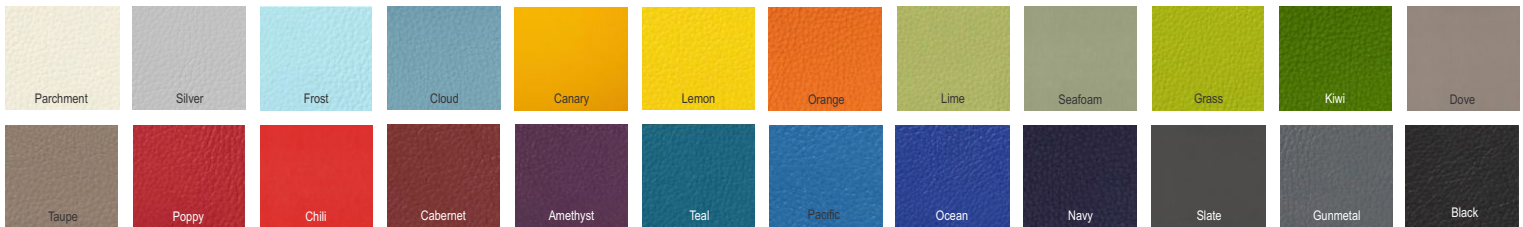

Colours and finishes

Match the components (A-E) with the colours and finishes below.

Note: These are our most popular colours and finishes, other options are available on request.
Colours seen on screen may differ from the true colour. For a true colour match please request swatches.
T: 1300 602 610 E: enquiries@instinctfurniture.com.au

(A) Worktops

We recommend a heavy duty work top where book processing occurs.

Optima vinyl - Heavy duty

Laminex Formica HPL - Medium duty

(B) Vertical Panelwork

Laminex Formica HPL - Medium duty

(C) Vertical Panelwork

Melteca LPL

(D) Upholstered Items

Lustrell Charisma Vinyl

(E) Acrylic Panels

Satin Glas

All steel work is standard in powder coated silver