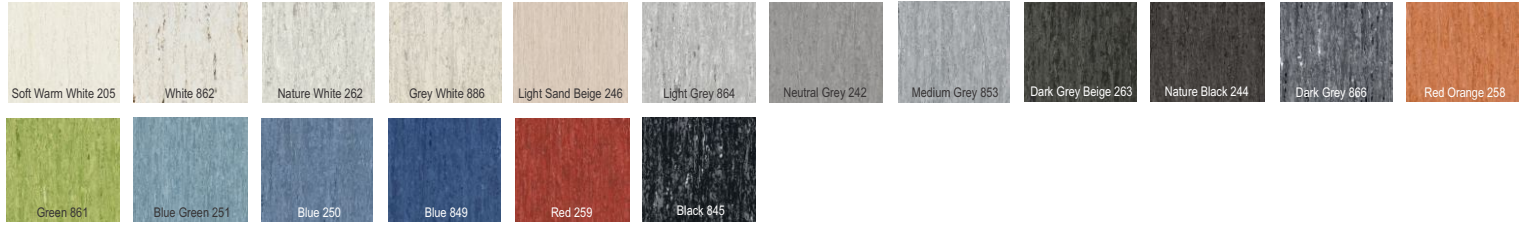

Optima vinyl - Heavy duty